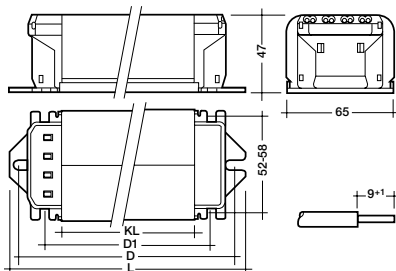

Certified:
EN 60922/923
EN 61347-2-9

figure 1

screw terminal $0.75\text{--}2.5\text{ mm}^2$

figure 2

screw terminal $0.75\text{--}2.5\text{ mm}^2$

figure 3

screw terminal $1.5\text{--}4\text{ mm}^2$

type	article number	voltage	figure	packaging		length L mm	core stack length KL mm	fixing centres mm		weight kg	ΔT K	losses W		λ
				box	pallet			D	D1					
chokes with power tapping														
OMBS 50/35 A251D 230/50 045A081	22148993	230	2	10	480	81	45	–	65.5	1.15	65/35	10.8/6.7	0.37/0.37	
OMBS 70/50 A201D 230/50 055A117	22148994	230	1	10	480	117	55	100–109	75.5	1.4	65/40	13.5/9.2	0.34/0.35	
OMBS 70/50 A251D 230/50 055A091	22148996	230	2	10	480	91	55	–	75.5	1.4	65/40	13.5/9.2	0.34/0.35	
OMBS 100/70 Z201D 230/50 055A117	22149044	230	1	10	480	117	55	100–109	75.5	1.6	75/60	14.0/11.2	0.42/0.34	
OMBS 100/70 A201D 230/50 065A127	22148987	230	1	10	480	127	65	110–119	85.5	1.7	65/55	13.0/10.5	0.40/0.33	
OMBS 100/70 A251D 230/50 065A101	22148988	230	2	10	480	101	65	–	85.5	1.7	65/55	13.0/10.5	0.40/0.33	
OMBS 150/100 A251D 230/50 105A141	22148990	230	2	10	240	141	105	–	130.5	2.5	70/45	21.0/11.8	0.41/0.41	
OGLS 150/100 C201D 230/50	22149036	230	3	6	216	94	40	–	80	3.1	50/35	15.4/8.6	0.40/0.37	
OMBS 250/150 A201D 230/50 150A212	22148991	230	1	6	240	212	150	190–204	170.5	3.4	75/45	30.3/15.4	0.42/0.40	
OGLS 400/250 C201D 230/50	22149037	230	3	3	108	134	80	–	120	5.4	60/40	31.0/18.1	0.41/0.37	