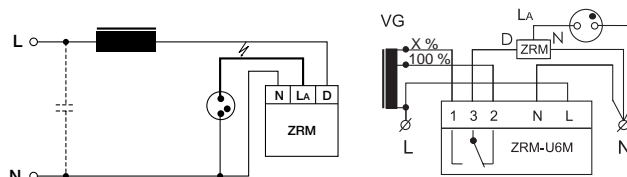

type	article number	P. F. Correction	
		capacitor $\mu\text{F} \pm 10\% 250\text{V}$	line current A
chokes with power tapping			
OMBS 50/35 A251D 230/50 045A081	22148993	10.0	0.30
OMBS 70/50 A201D 230/50 055A117	22148994	10.0	0.43
OMBS 70/50 A251D 230/50 055A091	22148996	10.0	0.43
OMBS 100/70 Z201D 230/50 055A117	22149044	10.0	0.55
OMBS 100/70 A201D 230/50 065A127	22148987	10.0	0.55
OMBS 100/70 A251D 230/50 065A101	22148988	10.0	0.55
OMBS 150/100 A251D 230/50 105A141	22148990	16.0	0.80
OGLS 150/100 C201D 230/50	22149036	16.0	0.80
OMBS 250/150 A201D 230/50 150A212	22148991	25.0	1.35
OGLS 400/250 C201D 230/50	22149037	40.0	2.10

power tapping