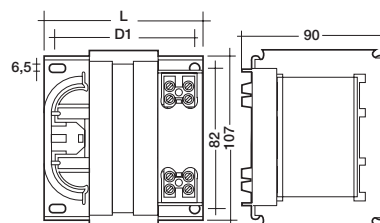

Certified:
EN 60922/923
EN 61347-2-9

figure 1

screw terminal $0.75\text{--}2.5\text{ mm}^2$

figure 2

screw terminal $0.75\text{--}2.5\text{ mm}^2$

figure 3

screw terminal $1.5\text{--}4\text{ mm}^2$

type	article number	voltage	figure	packaging		length L mm	core stack length KL mm	fixing centres mm		weight kg	ΔT K	losses W		λ
				box	pallet			D	D1					
chokes with power tapping														
OMBS 50/35 A251D 230/50 045A081	22148993	230	2	10	480	81	45	–	65.5	1.15	65/35	10.8/6.7	0.37/0.37	
OMBS 70/50 A201D 230/50 055A117	22148994	230	1	10	480	117	55	100–109	75.5	1.4	65/40	13.5/9.2	0.34/0.35	
OMBS 70/50 A251D 230/50 055A091	22148996	230	2	10	480	91	55	–	75.5	1.4	65/40	13.5/9.2	0.34/0.35	
OMBS 100/70 Z201D 230/50 055A117	22149044	230	1	10	480	117	55	100–109	75.5	1.6	75/60	14.0/11.2	0.42/0.34	
OMBS 100/70 A201D 230/50 065A127	22148987	230	1	10	480	127	65	110–119	85.5	1.7	65/55	13.0/10.5	0.40/0.33	
OMBS 100/70 A251D 230/50 065A101	22148988	230	2	10	480	101	65	–	85.5	1.7	65/55	13.0/10.5	0.40/0.33	
OMBS 150/100 A251D 230/50 105A141	22148990	230	2	10	240	141	105	–	130.5	2.5	70/45	21.0/11.8	0.41/0.41	
OGLS 150/100 C201D 230/50	22149036	230	3	6	216	94	40	–	80	3.1	50/35	15.4/8.6	0.40/0.37	
OMBS 250/150 A201D 230/50 150A212	22148991	230	1	6	240	212	150	190–204	170.5	3.4	75/45	30.3/15.4	0.42/0.40	
OGLS 400/250 C201D 230/50	22149037	230	3	3	108	134	80	–	120	5.4	60/40	31.0/18.1	0.41/0.37	