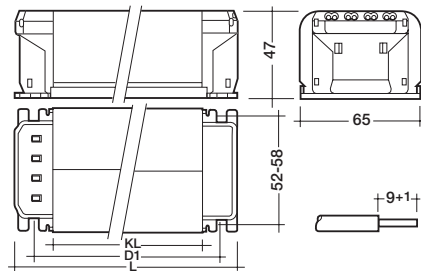

Certified:
EN 60922/923
EN 61347-2-9

figure 1

screw terminal $0.75\text{--}2.5\text{ mm}^2$

figure 2

screw terminal $0.75\text{--}2.5\text{ mm}^2$

figure 3

screw terminal $1.5\text{--}4\text{ mm}^2$

type	article number	voltage	figure	packaging		length L mm	core stack length KL mm	fixing centres mm		weight kg	ΔT K	losses W		λ
				box	pallet			D	D1					
chokes with power tapping														
OMBS 50/35 A251D 230/50 045A081	22148993	230	2	10	480	81	45	–	65.5	1.15	65/35	10.8/6.7	0.37/0.37	
OMBS 70/50 A201D 230/50 055A117	22148994	230	1	10	480	117	55	100–109	75.5	1.4	65/40	13.5/9.2	0.34/0.35	
OMBS 70/50 A251D 230/50 055A091	22148996	230	2	10	480	91	55	–	75.5	1.4	65/40	13.5/9.2	0.34/0.35	
OMBS 100/70 Z201D 230/50 055A117	22149044	230	1	10	480	117	55	100–109	75.5	1.6	75/60	14.0/11.2	0.42/0.34	
OMBS 100/70 A201D 230/50 065A127	22148987	230	1	10	480	127	65	110–119	85.5	1.7	65/55	13.0/10.5	0.40/0.33	
OMBS 100/70 A251D 230/50 065A101	22148988	230	2	10	480	101	65	–	85.5	1.7	65/55	13.0/10.5	0.40/0.33	
OMBS 150/100 A251D 230/50 105A141	22148990	230	2	10	240	141	105	–	130.5	2.5	70/45	21.0/11.8	0.41/0.41	
OGLS 150/100 C201D 230/50	22149036	230	3	6	216	94	40	–	80	3.1	50/35	15.4/8.6	0.40/0.37	
OMBS 250/150 A201D 230/50 150A212	22148991	230	1	6	240	212	150	190–204	170.5	3.4	75/45	30.3/15.4	0.42/0.40	
OGLS 400/250 C201D 230/50	22149037	230	3	3	108	134	80	–	120	5.4	60/40	31.0/18.1	0.41/0.37	