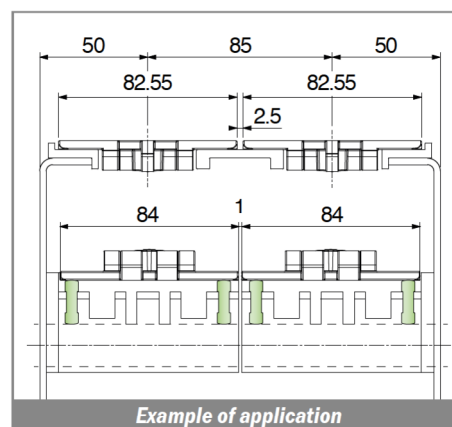

Supports Available:

PART 230-231

Pag 358

108 Profilo T / T-profile / T-Profil

Delivery: **Easy** **Standard** On request available in white color

Part	Article-Nr.	L	Colour	Availability	Supply
108	10801C	3 m	black	Stock item	3 m bars
108	10801	6 m	black	On request	6 m bars
108	10802C	3 m	green	Stock item	3 m bars
108	10802	6 m	green	On request	6 m bars