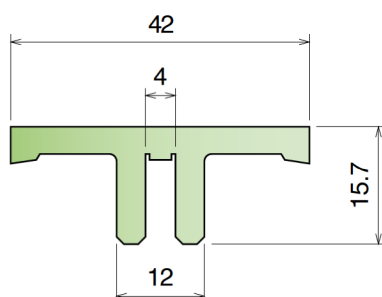

Supports Available:

PART 230-231

Pag 358

108 Profilo T / T-profile / T-Profil

Delivery: **Easy** **Standard** On request available in white color

Part	Article-Nr.	L	Colour	Availability	Supply
108	10801C	3 m	black	Stock item	3 m bars
108	10801	6 m	black	On request	6 m bars
108	10802C	3 m	green	Stock item	3 m bars
108	10802	6 m	green	On request	6 m bars

109 Profilo clip-on guida catena / Flat clip-on wear strip / U-Profil Clip-on

Delivery: **Easy** **Standard**

Part	Article-Nr.	L	Colour	Availability	Supply
109	10901C	3 m	black	Stock item	3 m bars
109	10901	6 m	black	On request	6 m bars
109	10902C	3 m	green	Stock item	3 m bars
109	10902	6 m	green	On request	6 m bars
109	10903C	3 m	white	Stock item	3 m bars
109	10903	6 m	white	Stock item	6 m bars
109	10901BC	3 m	BluLub	Stock item	3 m bars
109	10901B	6 m	BluLub	On request	6 m bars
109	10901B-30	30 m	BluLub	On request	30 m coils