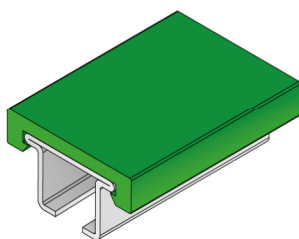

147 Profilo in alluminio / Aluminum profile / Aluminium-Profil

Delivery: **Easy** **Standard**

Part	Article-Nr.	L	Material	Availability	Supply
147	14701C	3 m	Aluminium	Stock item	3 m bars
147	14701	6 m	Aluminium	On request	6 m bars

148 Profilo assemblato clip-on / Profile assembled clip-on / Profile montiert clip-on

Delivery: **Easy** **Standard**

Part	Article-Nr.	L	Material	Colour	Availability	Supply
148	14801C	3 m	Aluminium	green	Stock item	3 m bars
148	14801	6 m	Aluminium	green	On request	6 m bars
148	14801BC	3 m	Aluminium	BluLub	Stock item	3 m bars
148	14801B	6 m	Aluminium	BluLub	On request	6 m bars
148	14802C	3 m	Aluminium	black	Stock item	3 m bars
148	14802	6 m	Aluminium	black	On request	6 m bars
148	14803C	3 m	Aluminium	white	Stock item	3 m bars