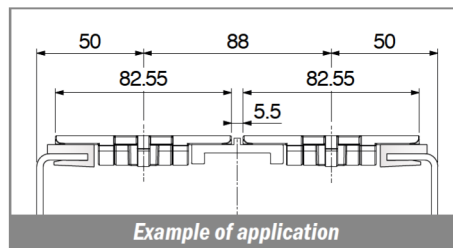

1018

Profilo J-Leg 25.4 / J-Leg Profile 25.4 / J Profil 25.4

Fit on 3 mm

North America STANDARD

Part	Article-Nr.	L	Colour	Availability	Supply
1018	101803C	3 m	white	On request	3 m bars
1018	101803	6 m	white	On request	6 m bars