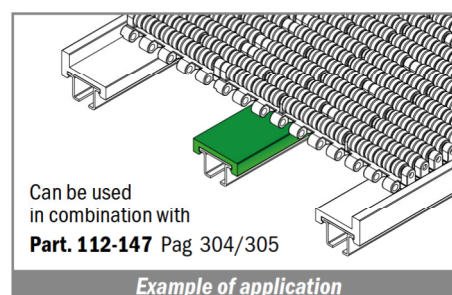

Supports Available:

PART 230-231

Pag 358

108 Profilo T / T-profile / T-Profil

Delivery: **Easy** **Standard** On request available in white color

Part	Article-Nr.	L	Colour	Availability	Supply
108	10801C	3 m	black	Stock item	3 m bars
108	10801	6 m	black	On request	6 m bars
108	10802C	3 m	green	Stock item	3 m bars
108	10802	6 m	green	On request	6 m bars

109 Profilo clip-on guida catena / Flat clip-on wear strip / U-Profil Clip-on

Delivery: **Easy** **Standard**

Part	Article-Nr.	L	Colour	Availability	Supply
109	10901C	3 m	black	Stock item	3 m bars
109	10901	6 m	black	On request	6 m bars
109	10902C	3 m	green	Stock item	3 m bars
109	10902	6 m	green	On request	6 m bars
109	10903C	3 m	white	Stock item	3 m bars
109	10903	6 m	white	Stock item	6 m bars
109	10901BC	3 m	BluLub	Stock item	3 m bars
109	10901B	6 m	BluLub	On request	6 m bars
109	10901B-30	30 m	BluLub	On request	30 m coils