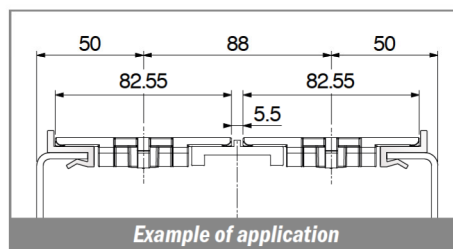

Example of application

1020

Profilo J-Leg 25.4 / J-Leg Profile 25.4 / J Profil 25.4

Fit on 3 mm

North America STANDARD

Part	Article-Nr.	L	Colour	Availability	Supply
1020	102003C	3 m	white	On request	3 m bars
1020	102003	6 m	white	On request	6 m bars

Example of application

1068

Guida collo / Neck guide / Nackenführung

Fit on 1.8 - 2 mm

Part	Article-Nr.	L	Material	Availability	Supply
1068	106800B	30 m	BluLub	Stock item	30 m coils

Example of application

309-310