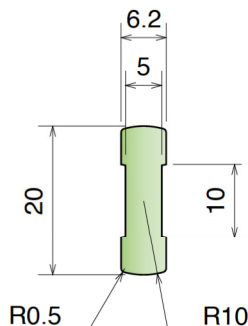

Material:

Polyethylene UHMW-PE with molecular density 5,600,000 g/mol
Linear expansion coefficient: $1.1 \times 10^{-4} \text{ } ^\circ\text{F}^{-1}$ ($2 \times 10^{-4} \text{ } ^\circ\text{C}^{-1}$)
Operating temperature: -40 to 176°F (-40 to +80°C)

107 Profilo guida catena / Wear strip / Rückführleiste

Delivery: **Easy** **Standard** On request available in white color

Part	Article-Nr.	Colour	Availability	Supply
107	10701	black	Stock item	60 m coils
107	10702	green	Stock item	60 m coils

Supports Available:

PART 230-231

Pag 358