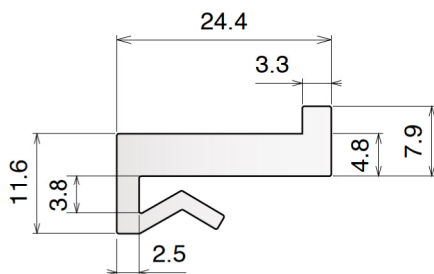

1019

Profilo J-Leg 25.4 / J-Leg Profile 25.4 / J Profil 25.4

Fit on 3 mm