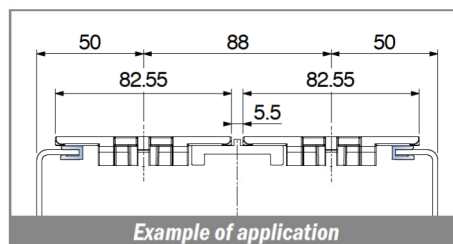

Example of application

1068

Guida collo / Neck guide / Nackenführung

Fit on 1.8 - 2 mm

Part	Article-Nr.	L	Material	Availability	Supply
1068	106800B	30 m	BluLub	Stock item	30 m coils

Example of application

309-310