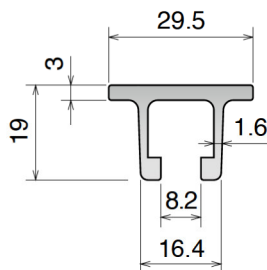

109 Profilo clip-on guida catena / Flat clip-on wear strip / U-Profil Clip-on

Delivery: **Easy** **Standard**

Part	Article-Nr.	L	Colour	Availability	Supply
109	10901C	3 m	black	Stock item	3 m bars
109	10901	6 m	black	On request	6 m bars
109	10902C	3 m	green	Stock item	3 m bars
109	10902	6 m	green	On request	6 m bars
109	10903C	3 m	white	Stock item	3 m bars
109	10903	6 m	white	Stock item	6 m bars
109	10901BC	3 m	BluLub	Stock item	3 m bars
109	10901B	6 m	BluLub	On request	6 m bars
109	10901B-30	30 m	BluLub	On request	30 m coils

Material:

Polyethylene UHMW-PE with molecular density 5,600,000 g/mol
 Linear expansion coefficient: $1.1 \times 10^{-4} \text{ } ^\circ\text{F}^{-1}$ ($2 \times 10^{-4} \text{ } ^\circ\text{C}^{-1}$)
 Operating temperature: -40 to 176°F (-40 to +80°C)

147 Profilo in alluminio / Aluminum profile / Aluminium-Profil

Delivery: **Easy** **Standard**

Part	Article-Nr.	L	Material	Availability	Supply
147	14701C	3 m	Aluminium	Stock item	3 m bars
147	14701	6 m	Aluminium	On request	6 m bars