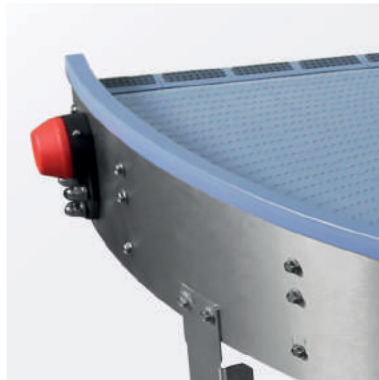

movexii.com

Metric Version
2019

Movex[®]
PRODUCT CATALOG

Material:

Polyethylene UHMW-PE with molecular density 5,600,000 g/mol
 Linear expansion coefficient: $1.1 \times 10^{-4} \text{ } ^\circ\text{F}^{-1}$ ($2 \times 10^{-4} \text{ } ^\circ\text{C}^{-1}$)
 Operating temperature: -40 to 176°F (-40 to +80°C)

1018

Profilo J-Leg 25.4 / J-Leg Profile 25.4 / J Profil 25.4

Fit on 3 mm

North America STANDARD

Part	Article-Nr.	L	Colour	Availability	Supply
1018	101803C	3 m	white	On request	3 m bars
1018	101803	6 m	white	On request	6 m bars

Example of application

1019

Profilo J-Leg 25.4 / J-Leg Profile 25.4 / J Profil 25.4

Fit on 3 mm

North America STANDARD

Part	Article-Nr.	L	Colour	Availability	Supply
1019	101903C	3 m	white	On request	3 m bars
1019	101903	6 m	white	On request	6 m bars