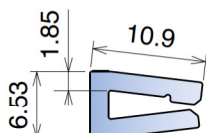

1068

Guida collo / Neck guide / Nackenführung

Fit on 1.8 - 2 mm