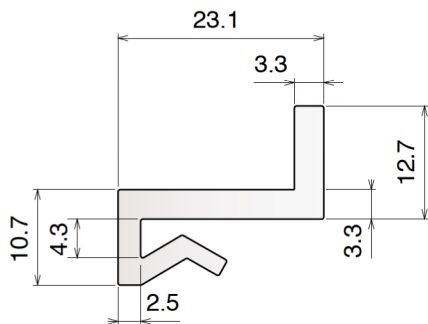

1020

Profilo J-Leg 25.4 / J-Leg Profile 25.4 / J Profil 25.4

Fit on 3 mm