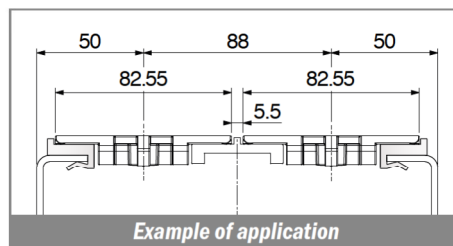

Example of application

1019

Profilo J-Leg 25.4 / J-Leg Profile 25.4 / J Profil 25.4

Fit on 3 mm

North America STANDARD

Part	Article-Nr.	L	Colour	Availability	Supply
1019	101903C	3 m	white	On request	3 m bars
1019	101903	6 m	white	On request	6 m bars