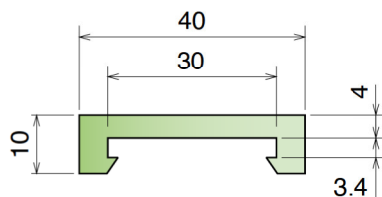

Supports Available:

PART 230-231

Pag 358

108 Profilo T / T-profile / T-Profil

Delivery: **Easy** **Standard** On request available in white color

Part	Article-Nr.	L	Colour	Availability	Supply
108	10801C	3 m	black	Stock item	3 m bars
108	10801	6 m	black	On request	6 m bars
108	10802C	3 m	green	Stock item	3 m bars
108	10802	6 m	green	On request	6 m bars

109 Profilo clip-on guida catena / Flat clip-on wear strip / U-Profil Clip-on

Delivery: **Easy** **Standard**

Part	Article-Nr.	L	Colour	Availability	Supply
109	10901C	3 m	black	Stock item	3 m bars
109	10901	6 m	black	On request	6 m bars
109	10902C	3 m	green	Stock item	3 m bars
109	10902	6 m	green	On request	6 m bars
109	10903C	3 m	white	Stock item	3 m bars
109	10903	6 m	white	Stock item	6 m bars
109	10901BC	3 m	BluLub	Stock item	3 m bars
109	10901B	6 m	BluLub	On request	6 m bars
109	10901B-30	30 m	BluLub	On request	30 m coils