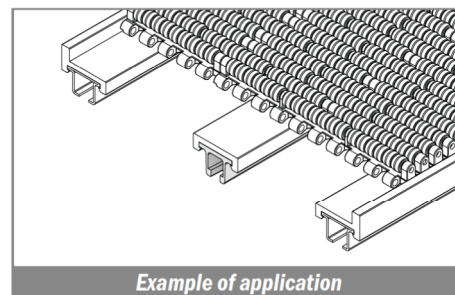

Material:

Polyethylene UHMW-PE with molecular density 5,600,000 g/mol
Linear expansion coefficient: $1.1 \times 10^{-4} \text{ } ^\circ\text{F}^{-1}$ ($2 \times 10^{-4} \text{ } ^\circ\text{C}^{-1}$)
Operating temperature: -40 to 176°F (-40 to +80°C)

147 Profilo in alluminio / Aluminum profile / Aluminium-Profil

Delivery: **Easy** **Standard**

Part	Article-Nr.	L	Material	Availability	Supply
147	14701C	3 m	Aluminium	Stock item	3 m bars
147	14701	6 m	Aluminium	On request	6 m bars

133 Profilo assemblato clip-on / Profile assembled clip-on / Profile montiert clip-on

Delivery: **Easy** **Standard** On request available in white color

Part	Article-Nr.	L	Material	Colour	Availability	Supply
133	13301C	3 m	AISI 304	green	Stock item	3 m bars
133	13301	6 m	AISI 304	green	On request	6 m bars
133	13302C	3 m	AISI 430	green	Stock item	3 m bars
133	13302	6 m	AISI 430	green	On request	6 m bars
133	13303C	3 m	AISI 304	black	Stock item	3 m bars
133	13303	6 m	AISI 304	black	On request	6 m bars
133	13304C	3 m	AISI 430	black	Stock item	3 m bars
133	13304	6 m	AISI 430	black	On request	6 m bars
133	13305BC	3 m	AISI 304	BluLub	Stock item	3 m bars
133	13305B	6 m	AISI 304	BluLub	On request	6 m bars
133	13306BC	3 m	AISI 430	BluLub	Stock item	3 m bars
133	13306B	6 m	AISI 430	BluLub	On request	6 m bars