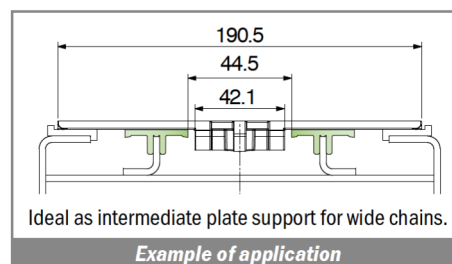

Supports Available:

PART 230-231

Pag 358

108 Profilo T / T-profile / T-Profil

Delivery: **Easy** **Standard** On request available in white color

Part	Article-Nr.	L	Colour	Availability	Supply
108	10801C	3 m	black	Stock item	3 m bars
108	10801	6 m	black	On request	6 m bars
108	10802C	3 m	green	Stock item	3 m bars
108	10802	6 m	green	On request	6 m bars