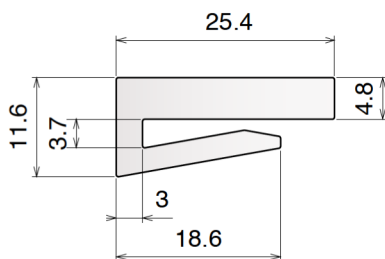

movexii.com

Metric Version
2019

Movex[®]
PRODUCT CATALOG

Material:

Polyethylene UHMW-PE with molecular density 5,600,000 g/mol
 Linear expansion coefficient: $1.1 \times 10^{-4} \text{ } ^\circ\text{F}^{-1}$ ($2 \times 10^{-4} \text{ } ^\circ\text{C}^{-1}$)
 Operating temperature: -40 to 176°F (-40 to +80°C)

1018

Profilo J-Leg 25.4 / J-Leg Profile 25.4 / J Profil 25.4

Fit on 3 mm

North America STANDARD

Part	Article-Nr.	L	Colour	Availability	Supply
1018	101803C	3 m	white	On request	3 m bars
1018	101803	6 m	white	On request	6 m bars