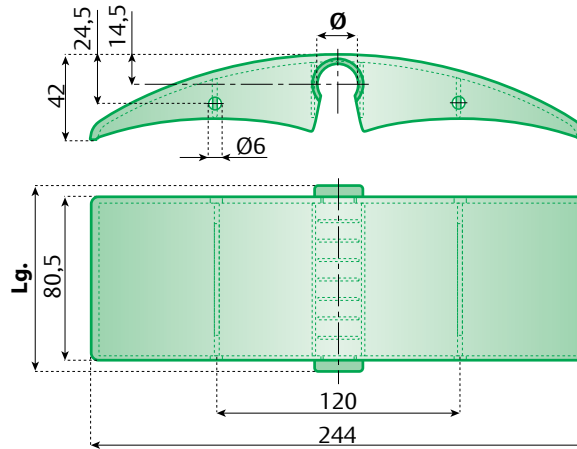

Chains & sprockets	Wear strips	Side guide brackets & accessories	Levelers
Modular belts & sprockets	Chain & belt return systems	Frame & structure supports	Bearings
Curves & tracks	Side guide solutions	Miscellaneous products	Related information

5 1 1 7 0 a

Sliding shoe

www.SystemPlastSmartGuide.com

Click here for related information.

Snap-on self-adjusting Sliding shoe

Material	Ø 18		Ø 20		Lg	
	Item description					
PE Black	SHOE-84L244-R18C-PEB	SHOE-84L244-R20C-PEB	84	n° 50		
	-	SHOE-85L244-R20C-PEB	85			
	-	SHOE-88L244-R20C-PEB	88			
PE Green	SHOE-84L244-R18C-PEG	SHOE-84L244-R20C-PEG	84			
	-	SHOE-85L244-R20C-PEG	85			
	-	SHOE-88L244-R20C-PEG	88			

MOQ Min. order quantity: 300 pcs.

Material	Item description	
PE Green	SHOE-89L162-S25C-PEG	n° 100