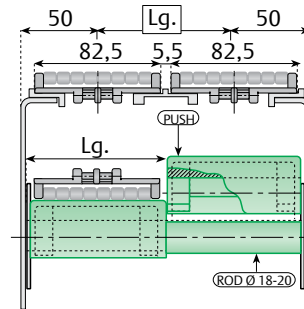

5 1 1 7 0 a

Sliding shoe

www.SystemPlastSmartGuide.com

Click here for related information.

Snap-on self-adjusting Sliding shoe

Material	Ø 18		Ø 20		Lg	
	Item description					
PE Black	SHOE-84L244-R18C-PEB	SHOE-84L244-R20C-PEB	84	n° 50		
	-	SHOE-85L244-R20C-PEB	85			
	-	SHOE-88L244-R20C-PEB	88			
PE Green	SHOE-84L244-R18C-PEG	SHOE-84L244-R20C-PEG	84			
	-	SHOE-85L244-R20C-PEG	85			
	-	SHOE-88L244-R20C-PEG	88			