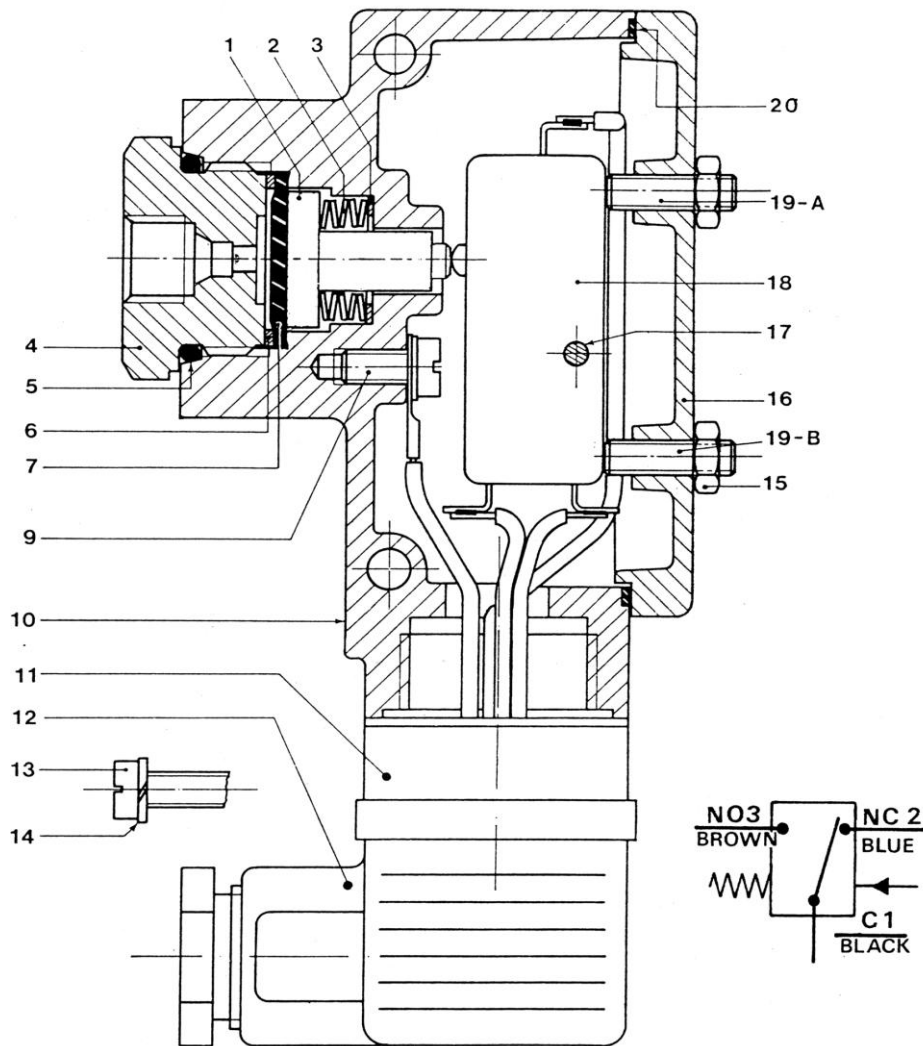

CONTROL

Pressure control

201256
201257
201317
201322

Specifications:

Pressure: from 4, 5 to 40 bar
 MAX Overpressures: 100 bar
 Switching contact: 15 A (230 Vac)
 0.25 A (250 Vdc)
 Operating temperature: -20°C +70°C
 Differential Pressure: from 3 to 7 bar
 Weight: 0.4 Kg

Part. No.	Description
201256	Supplied at 40 bar
201257	Supplied at 20 bar
201317	Adjustable from 4,5 to 15 bar
201322	Supplied at 52 bar
201696	Supplied at 40 bar

Setting:

1. Unscrew screws 19 A and 19 B and deliver, in continuous, lubricant to the pressure switch at fixed pressure.
2. Screw the screw 19 A until micro-switch is ON (check with a tester)
3. Screw the screw 19 B, without tightening, until it contracts the microswitch.
4. Lock the nuts (15), without turning the screws 19 A and 19 B, and check the correct operation by sending pressure impulses.
5. Seal nuts and screw with a paint drop.

Automatic Lubrication Systems
 WK 50/04
 7173203

CONTROL

Pressure control

Pos.	Description	Part. No.	Q.ty	Pos.	Description	Part. No.	Q.ty
1	Pushbutton	3024106	1	11	Base for connector	39975	1
2	Spring 20 bar	10537	6	12	Connector	39976	1
	Spring 40 bar	10536	5	13	Screw, socket head	12668	4
3	Disc	3131107	1	14	Washer, spring	16006	4
4	Plug	3234048	1	15	Nut	16401	2
5	Or- Gasket,	61107	1	16	Cover	3042158	1
6	Gasket, O-Ring	234084	1	17	Dowel	3001258	1
7	Diaphragm	3189106	1	18	Micro-switch	3164111	1
8	Plate for 201256	3310060	1	19	Screw, grub	15803	2
9	Screw, socket head	12665	1	20	Gasket	3190197	1
10	Body	3072246	1	21	Plate for 201257	3310062	1
				22	Plate for 201317	3311123	1