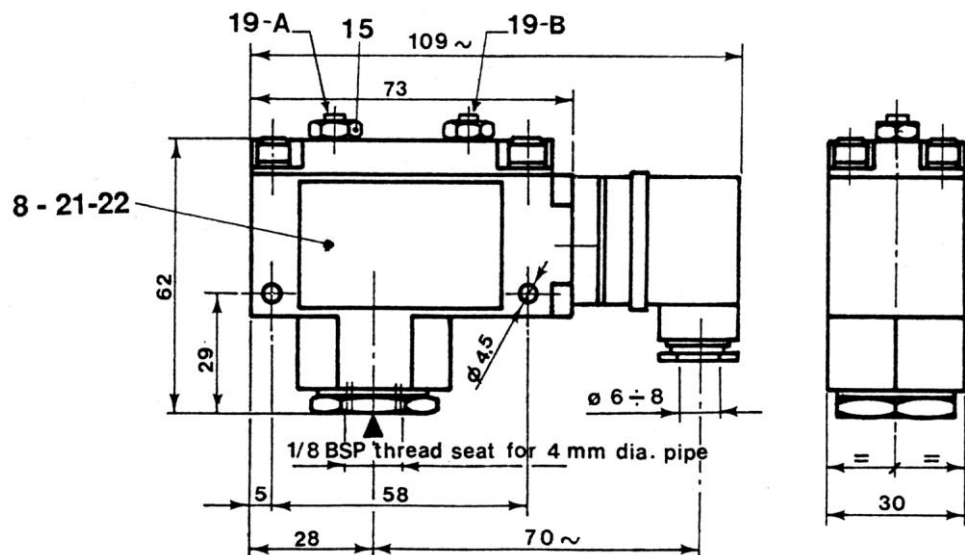

CONTROL

Pressure control

201256
201257
201317
201322

Specifications:

Pressure: from 4, 5 to 40 bar
 MAX Overpressures: 100 bar
 Switching contact: 15 A (230 Vac)
 0.25 A (250 Vdc)
 Operating temperature: -20°C +70°C
 Differential Pressure: from 3 to 7 bar
 Weight: 0.4 Kg

Part. No.	Description
201256	Supplied at 40 bar
201257	Supplied at 20 bar
201317	Adjustable from 4,5 to 15 bar
201322	Supplied at 52 bar
201696	Supplied at 40 bar

Setting:

1. Unscrew screws 19 A and 19 B and deliver, in continuous, lubricant to the pressure switch at fixed pressure.
2. Screw the screw 19 A until micro-switch is ON (check with a tester)
3. Screw the screw 19 B, without tightening, until it contracts the microswitch.
4. Lock the nuts (15), without turning the screws 19 A and 19 B, and check the correct operation by sending pressure impulses.
5. Seal nuts and screw with a paint drop.

Automatic Lubrication Systems
 WK 50/04
 7173203

CONTROL

Pressure control

Pos.	Description	Part. No.	Q.ty	Pos.	Description	Part. No.	Q.ty
1	Pushbutton	3024106	1	11	Base for connector	39975	1
2	Spring 20 bar	10537	6	12	Connector	39976	1
	Spring 40 bar	10536	5	13	Screw, socket head	12668	4
3	Disc	3131107	1	14	Washer, spring	16006	4
4	Plug	3234048	1	15	Nut	16401	2
5	Or- Gasket,	61107	1	16	Cover	3042158	1
6	Gasket, O-Ring	234084	1	17	Dowel	3001258	1
7	Diaphragm	3189106	1	18	Micro-switch	3164111	1
8	Plate for 201256	3310060	1	19	Screw, grub	15803	2
9	Screw, socket head	12665	1	20	Gasket	3190197	1
10	Body	3072246	1	21	Plate for 201257	3310062	1
				22	Plate for 201317	3311123	1