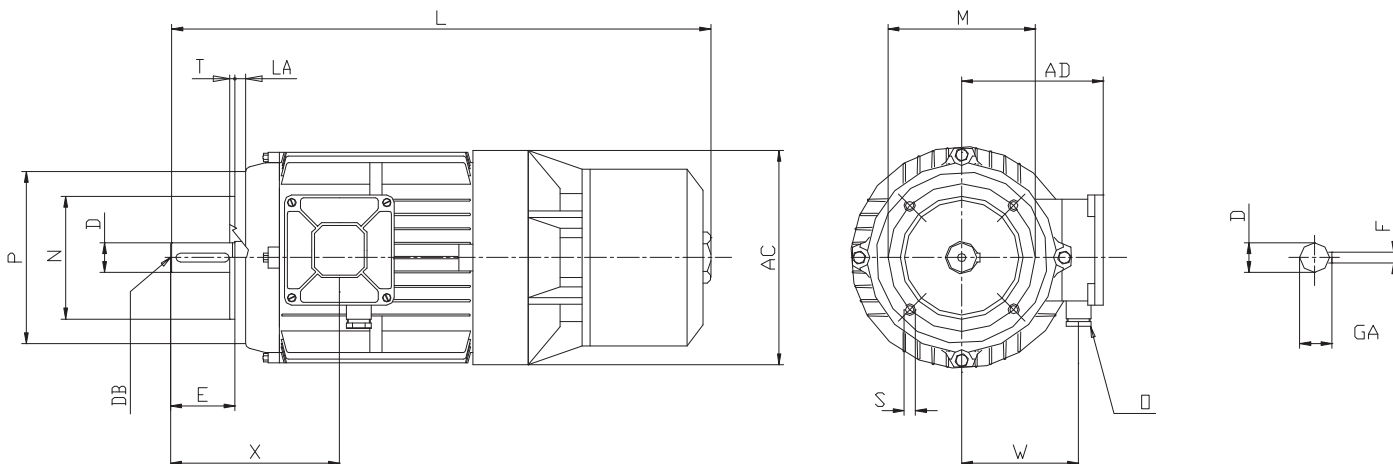

Dimensioni ingombro motori autofrenanti FE

FE brake motors overall dimensions

Forma B14 - Grandezza 160÷180T Motori autoventilati (IC 411)

Mounting B14 - Frame size 160÷180T Self-ventilated motors (IC 411)