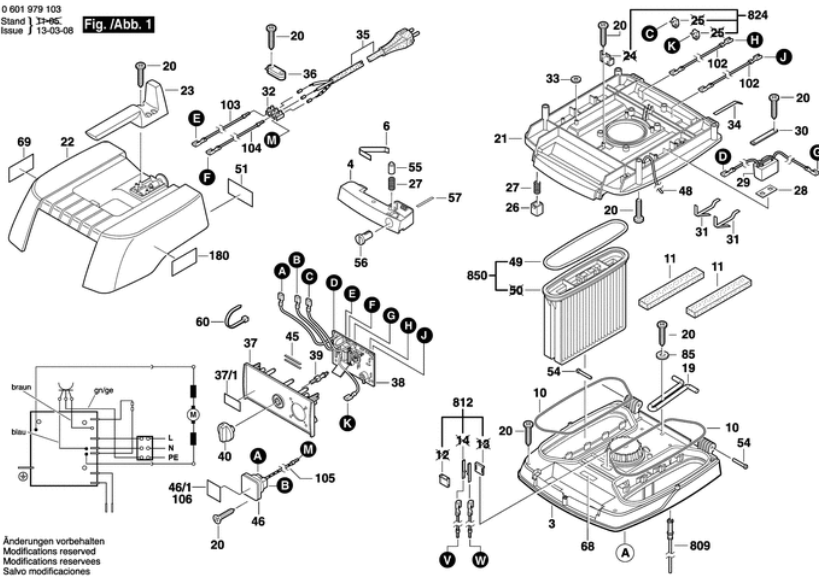

0 601 979 103
 Stand | 11-06
 Issue | 13-03-08

Fig./Abb. 1

0 601 979 103
 Stand | 10-05
 Issue | 09-09-11

Fig./Abb. 2

0 601 979 103
 Stand | 10-05
 Issue | 11-07-20

Fig./Abb. 3

An exploded drawing and spare parts listing for the Bosch GAS 25 L SFC / 0601979103

66 - CARBON-BRUSH SET BSD-1609203Z24.A1**1609203Z24**

654/1 - FLAT BRUSH BSD-1609390493.A18**1609390493**

654/2 - FLAT BRUSH BSD-1609390494.A18**1609390494**

654/3 - STRIP BRUSH BSD-1609390495.A18**1609390495**

803 - CARBON-BRUSH SET BSD-1609203C81.A0**1609203C81**