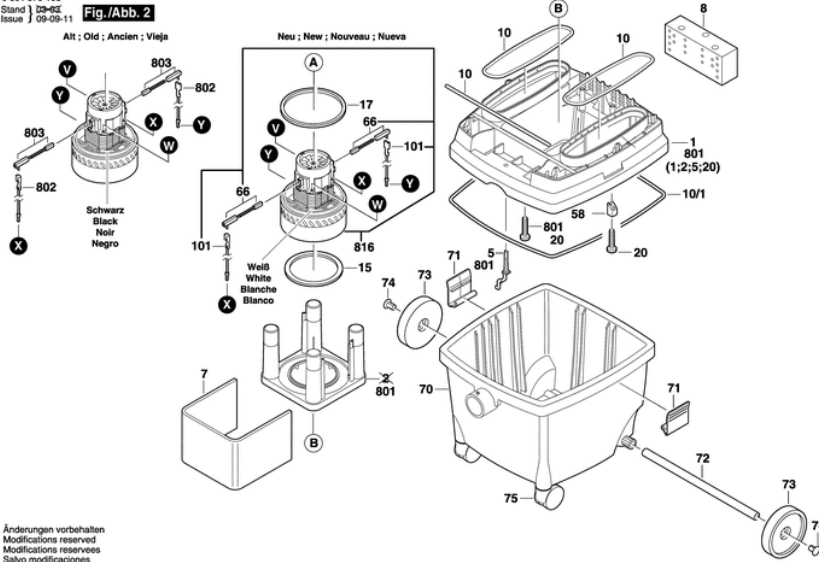

0 601 979 103
 Stand | 11-06
 Issue | 13-03-08

Fig./Abb. 1

0 601 979 103
 Stand | 10-05
 Issue | 09-09-11

Fig./Abb. 2

0 601 979 103
 Stand | 10-05
 Issue | 11-07-20

Fig./Abb. 3

An exploded drawing and spare parts listing for the Bosch GAS 25 L SFC / 0601979103

66 - CARBON-BRUSH SET BSD-1609203Z24.A1**1609203Z24**

654/1 - FLAT BRUSH BSD-1609390493.A18**1609390493**

654/2 - FLAT BRUSH BSD-1609390494.A18**1609390494**

654/3 - STRIP BRUSH BSD-1609390495.A18**1609390495**

803 - CARBON-BRUSH SET BSD-1609203C81.A0**1609203C81**