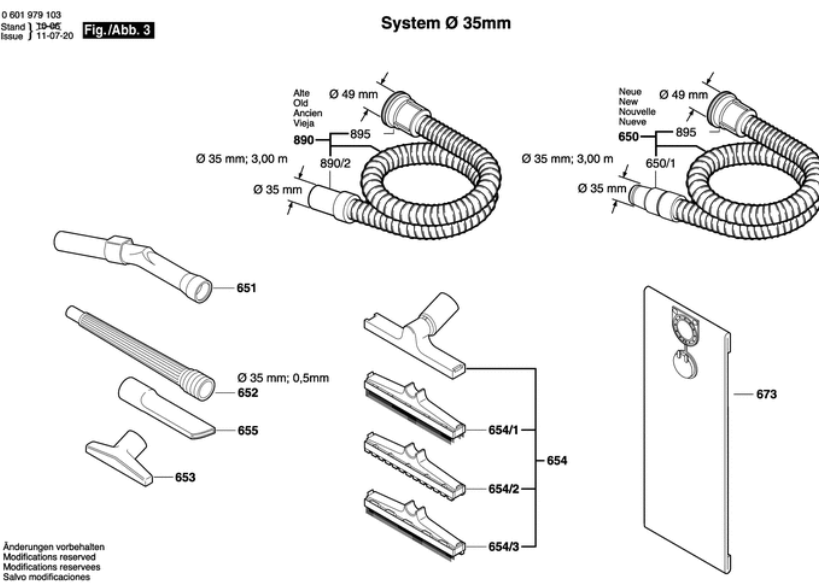

0 601 979 103
 Stand | 11-06
 Issue | 13-03-08

Fig./Abb. 1

0 601 979 103
 Stand | 10-05
 Issue | 09-09-11

Fig./Abb. 2

0 601 979 103
 Stand | 10-05
 Issue | 11-07-20

Fig./Abb. 3

An exploded drawing and spare parts listing for the Bosch GAS 25 L SFC / 0601979103

66 - CARBON-BRUSH SET BSD-1609203Z24.A1**1609203Z24**

654/1 - FLAT BRUSH BSD-1609390493.A18**1609390493**

654/2 - FLAT BRUSH BSD-1609390494.A18**1609390494**

654/3 - STRIP BRUSH BSD-1609390495.A18**1609390495**

803 - CARBON-BRUSH SET BSD-1609203C81.A0**1609203C81**