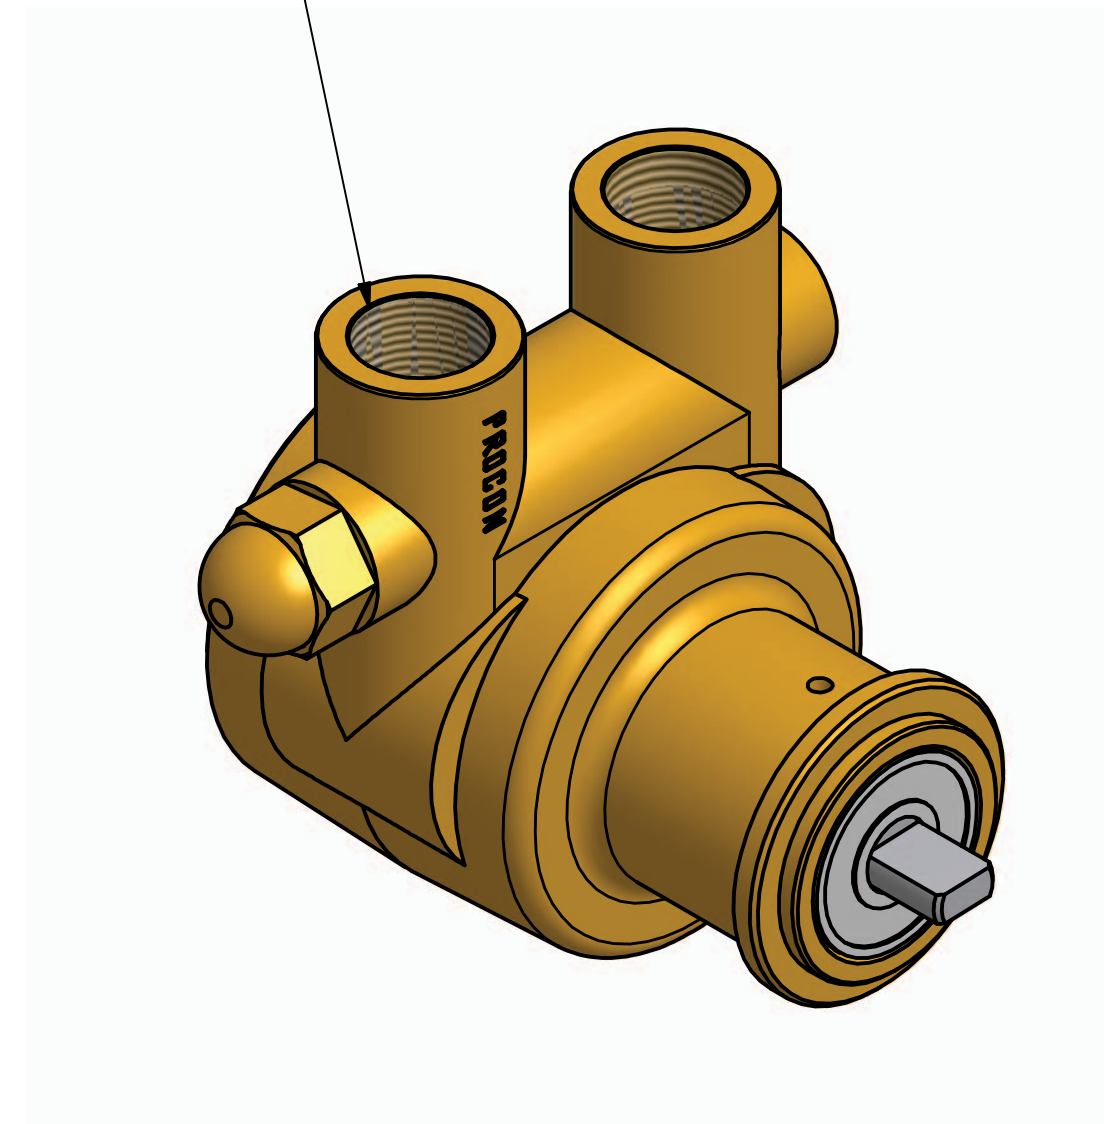

Series 4 - Rotary Vane Pump Clamp-On Style

1/2-14 NPT or
1/2-14 BSPP (G1/2)
Inlet/Outlet Ports

1143 Bronze coupling

"A" Mounting

**"B" Mounting with
1143 Bronze Coupling**

Series 4 - Rotary Vane Pump Bolt-On Style