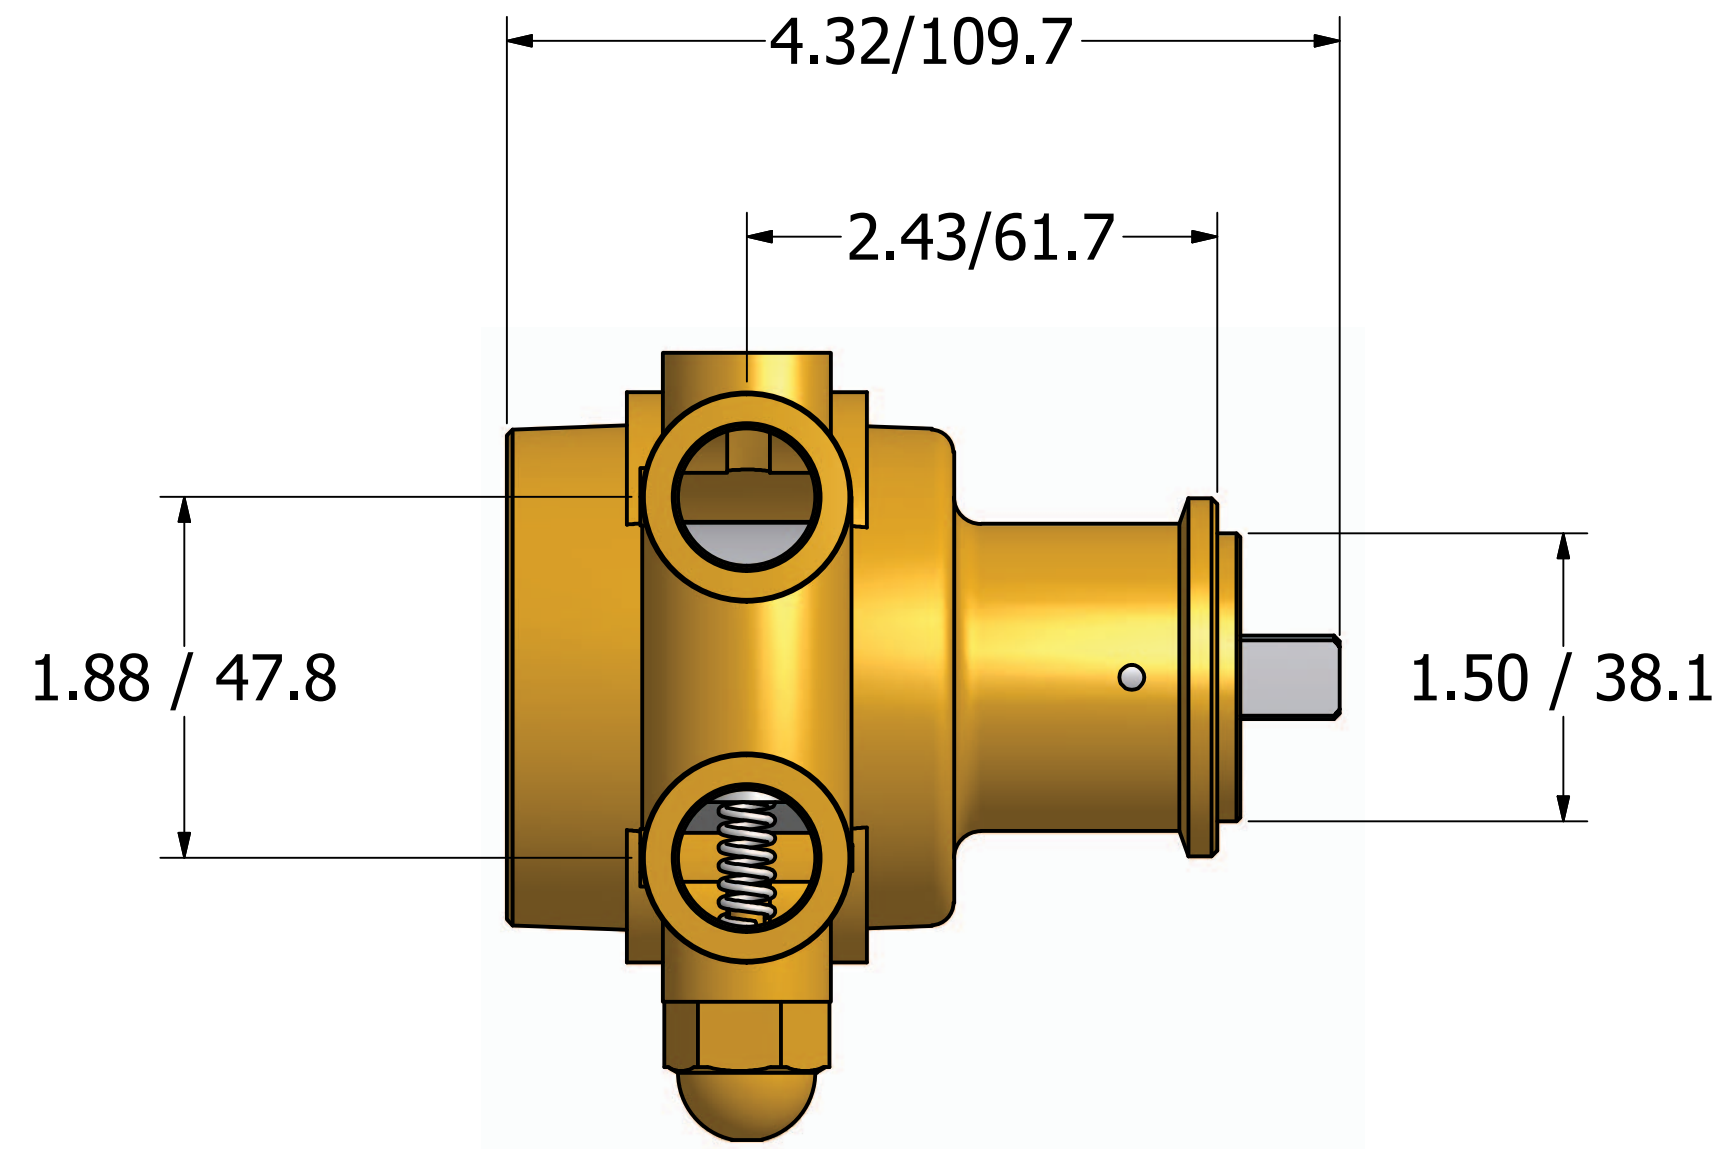

Series 4 - Rotary Vane Pump Clamp-On Style

1/2-14 NPT or
1/2-14 BSPP (G1/2)
Inlet/Outlet Ports

1143 Bronze coupling

"A" Mounting

**"B" Mounting with
1143 Bronze Coupling**

Series 4 - Rotary Vane Pump Bolt-On Style

"E" Mounting

869 Seven Oaks Blvd.
Suite 120
Smyrna, TN 37167
615-355-8000
mail@proconpump.com

PROCON®
Products