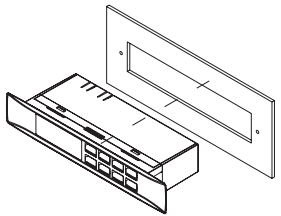

L, LS, KEYBOARD (38x185) - PANEL MOUNTING

KEYBOARD Y = 23

LS Y = 50

L Y = 65.5

size in mm