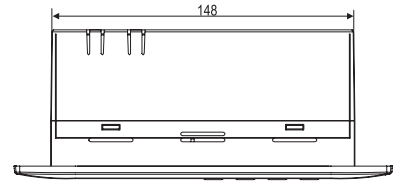

L, LS, KEYBOARD (38x185) - PANEL MOUNTING

KEYBOARD Y = 23

LS Y = 50

L Y = 65.5

size in mm