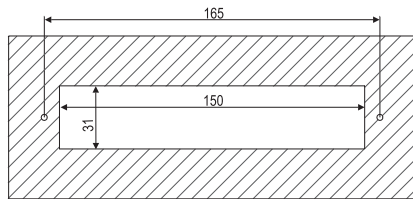

L, LS, KEYBOARD (38x185) - PANEL MOUNTING

KEYBOARD Y = 23

LS Y = 50

L Y = 65.5

size in mm