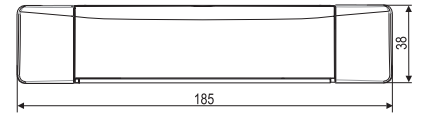

L, LS, KEYBOARD (38x185) - PANEL MOUNTING

KEYBOARD Y = 23

LS Y = 50

L Y = 65.5

size in mm