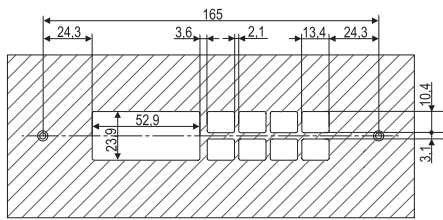

L, LS, KEYBOARD (38x185) - PANEL MOUNTING

KEYBOARD Y = 23

LS Y = 50

L Y = 65.5

size in mm