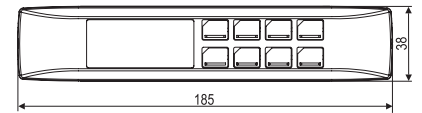

L, LS, KEYBOARD (38x185) - PANEL MOUNTING

KEYBOARD Y = 23

LS Y = 50

L Y = 65.5

size in mm