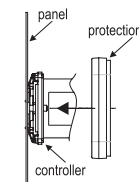

L, LS, KEYBOARD (38x185) - PANEL MOUNTING

KEYBOARD Y = 23

LS Y = 50

L Y = 65.5

size in mm