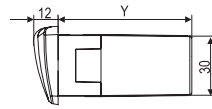

L, LS, KEYBOARD (38x185) - PANEL MOUNTING

KEYBOARD Y = 23

LS Y = 50

L Y = 65.5

size in mm