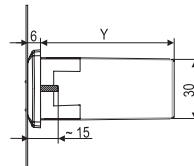

L, LS, KEYBOARD (38x185) - PANEL MOUNTING

KEYBOARD Y = 23

LS Y = 50

L Y = 65.5

size in mm