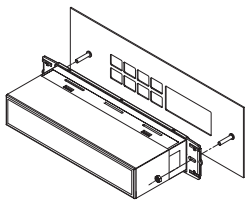

L, LS, KEYBOARD (38x185) - PANEL MOUNTING

KEYBOARD Y = 23

LS Y = 50

L Y = 65.5

size in mm