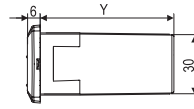

L, LS, KEYBOARD (38x185) - PANEL MOUNTING

KEYBOARD Y = 23

LS Y = 50

L Y = 65.5

size in mm