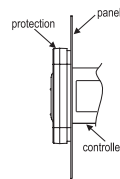

L, LS, KEYBOARD (38x185) - PANEL MOUNTING

KEYBOARD Y = 23

LS Y = 50

L Y = 65.5

size in mm