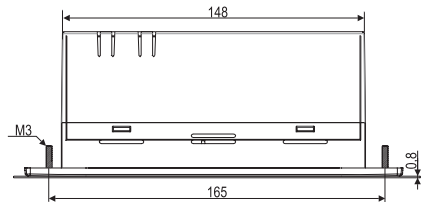

L, LS, KEYBOARD (38x185) - PANEL MOUNTING

KEYBOARD Y = 23

LS Y = 50

L Y = 65.5

size in mm