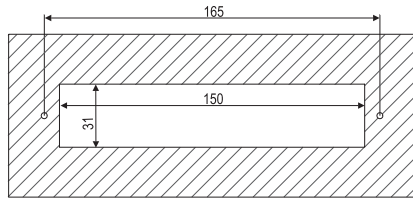

L, LS, KEYBOARD (38x185) - PANEL MOUNTING

KEYBOARD Y = 23

LS Y = 50

L Y = 65.5

size in mm