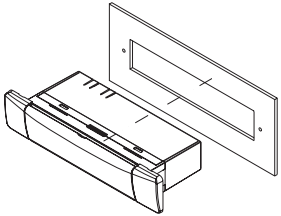

L, LS, KEYBOARD (38x185) - PANEL MOUNTING

KEYBOARD Y = 23

LS Y = 50

L Y = 65.5

size in mm