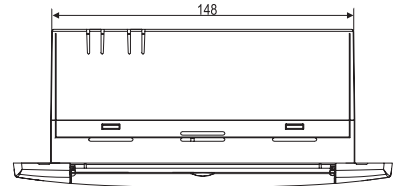

L, LS, KEYBOARD (38x185) - PANEL MOUNTING

KEYBOARD Y = 23

LS Y = 50

L Y = 65.5

size in mm