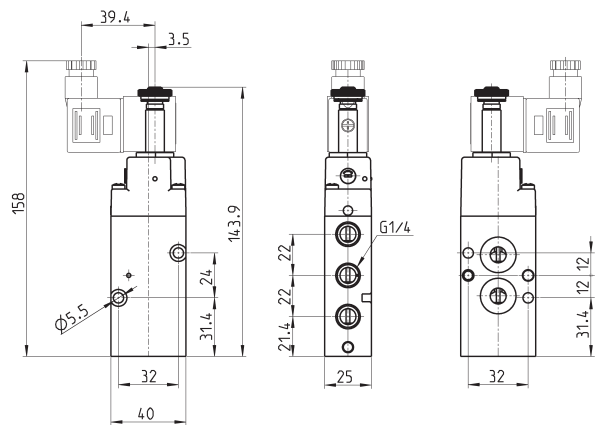

3/2-way solenoid valve NC and NO

Mod.	Symbol
NA34N-15-02	EV10
NA44N-15-02	EV12

5/2-way solenoid valve, monostable

Mod.
NA54N-15-02