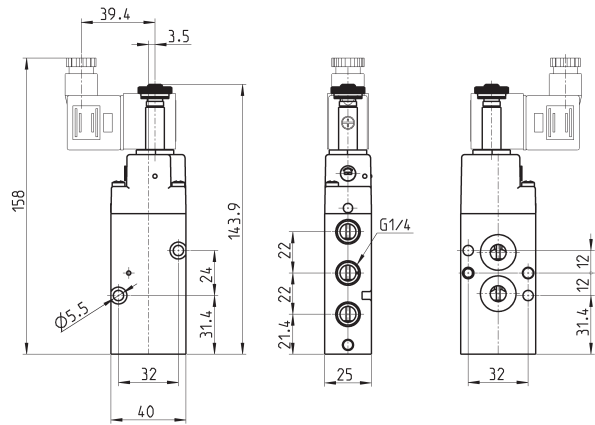

3/2-way solenoid valve NC and NO

Mod.	Symbol
NA34N-15-02	EV10
NA44N-15-02	EV12

5/2-way solenoid valve, monostable

Mod.
NA54N-15-02