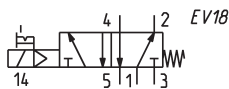

3/2-way solenoid valve NC and NO

Mod.	Symbol
NA34N-15-02	EV10
NA44N-15-02	EV12

5/2-way solenoid valve, monostable

Mod.
NA54N-15-02