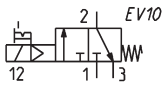

3/2-way solenoid valve NC and NO

Mod.	Symbol
NA34N-15-02	EV10
NA44N-15-02	EV12

5/2-way solenoid valve, monostable

Mod.
NA54N-15-02