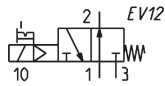

3/2-way solenoid valve NC and NO

Mod.	Symbol
NA34N-15-02	EV10
NA44N-15-02	EV12

5/2-way solenoid valve, monostable

Mod.
NA54N-15-02