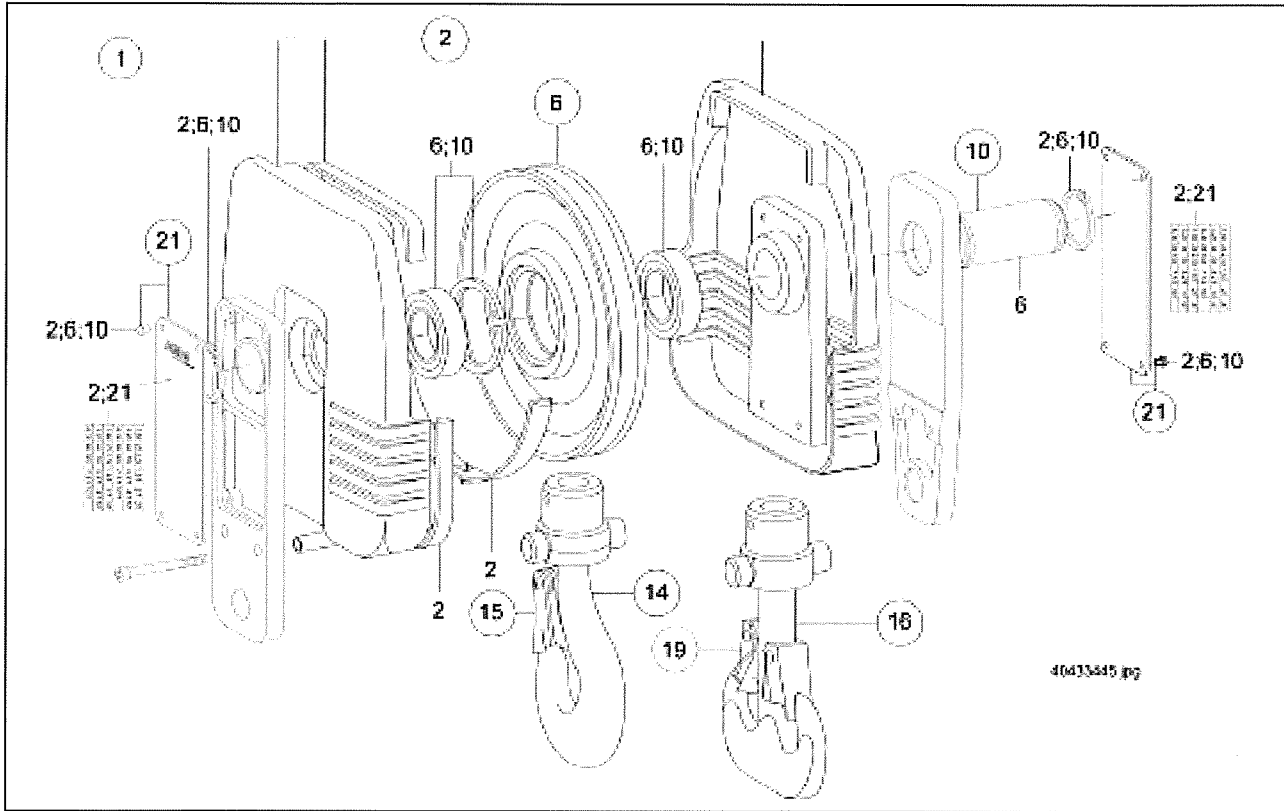

Bottom block 280/14
 DH 532, 525, 520, 516
 2/1 reeving

Item no.	Part no.	Quantity	Designation	Material	Standard
1	82921933	1	Single-sheave bottom block 280/14		
2	70587933	1	Rope sheave cover set 2/1		
6	70585333	1	Rope sheave set DR10 2/1	DH 500	
10	82920933	1	Pin, bottom block DH400	DH 500	
14	15084333	1	Single hook with cross beam ASN 2.5 S	c/w item 15	
15	34182633	1	Hook safety catch set 2,5		DIN 15106
16	15084533	1	Double load hook BSN 2.5 S + cross beam	c/w item 19	
19	34187433	1	Double load hook safety catch set		
21	71390033	1	Capacity plate set Neutral		