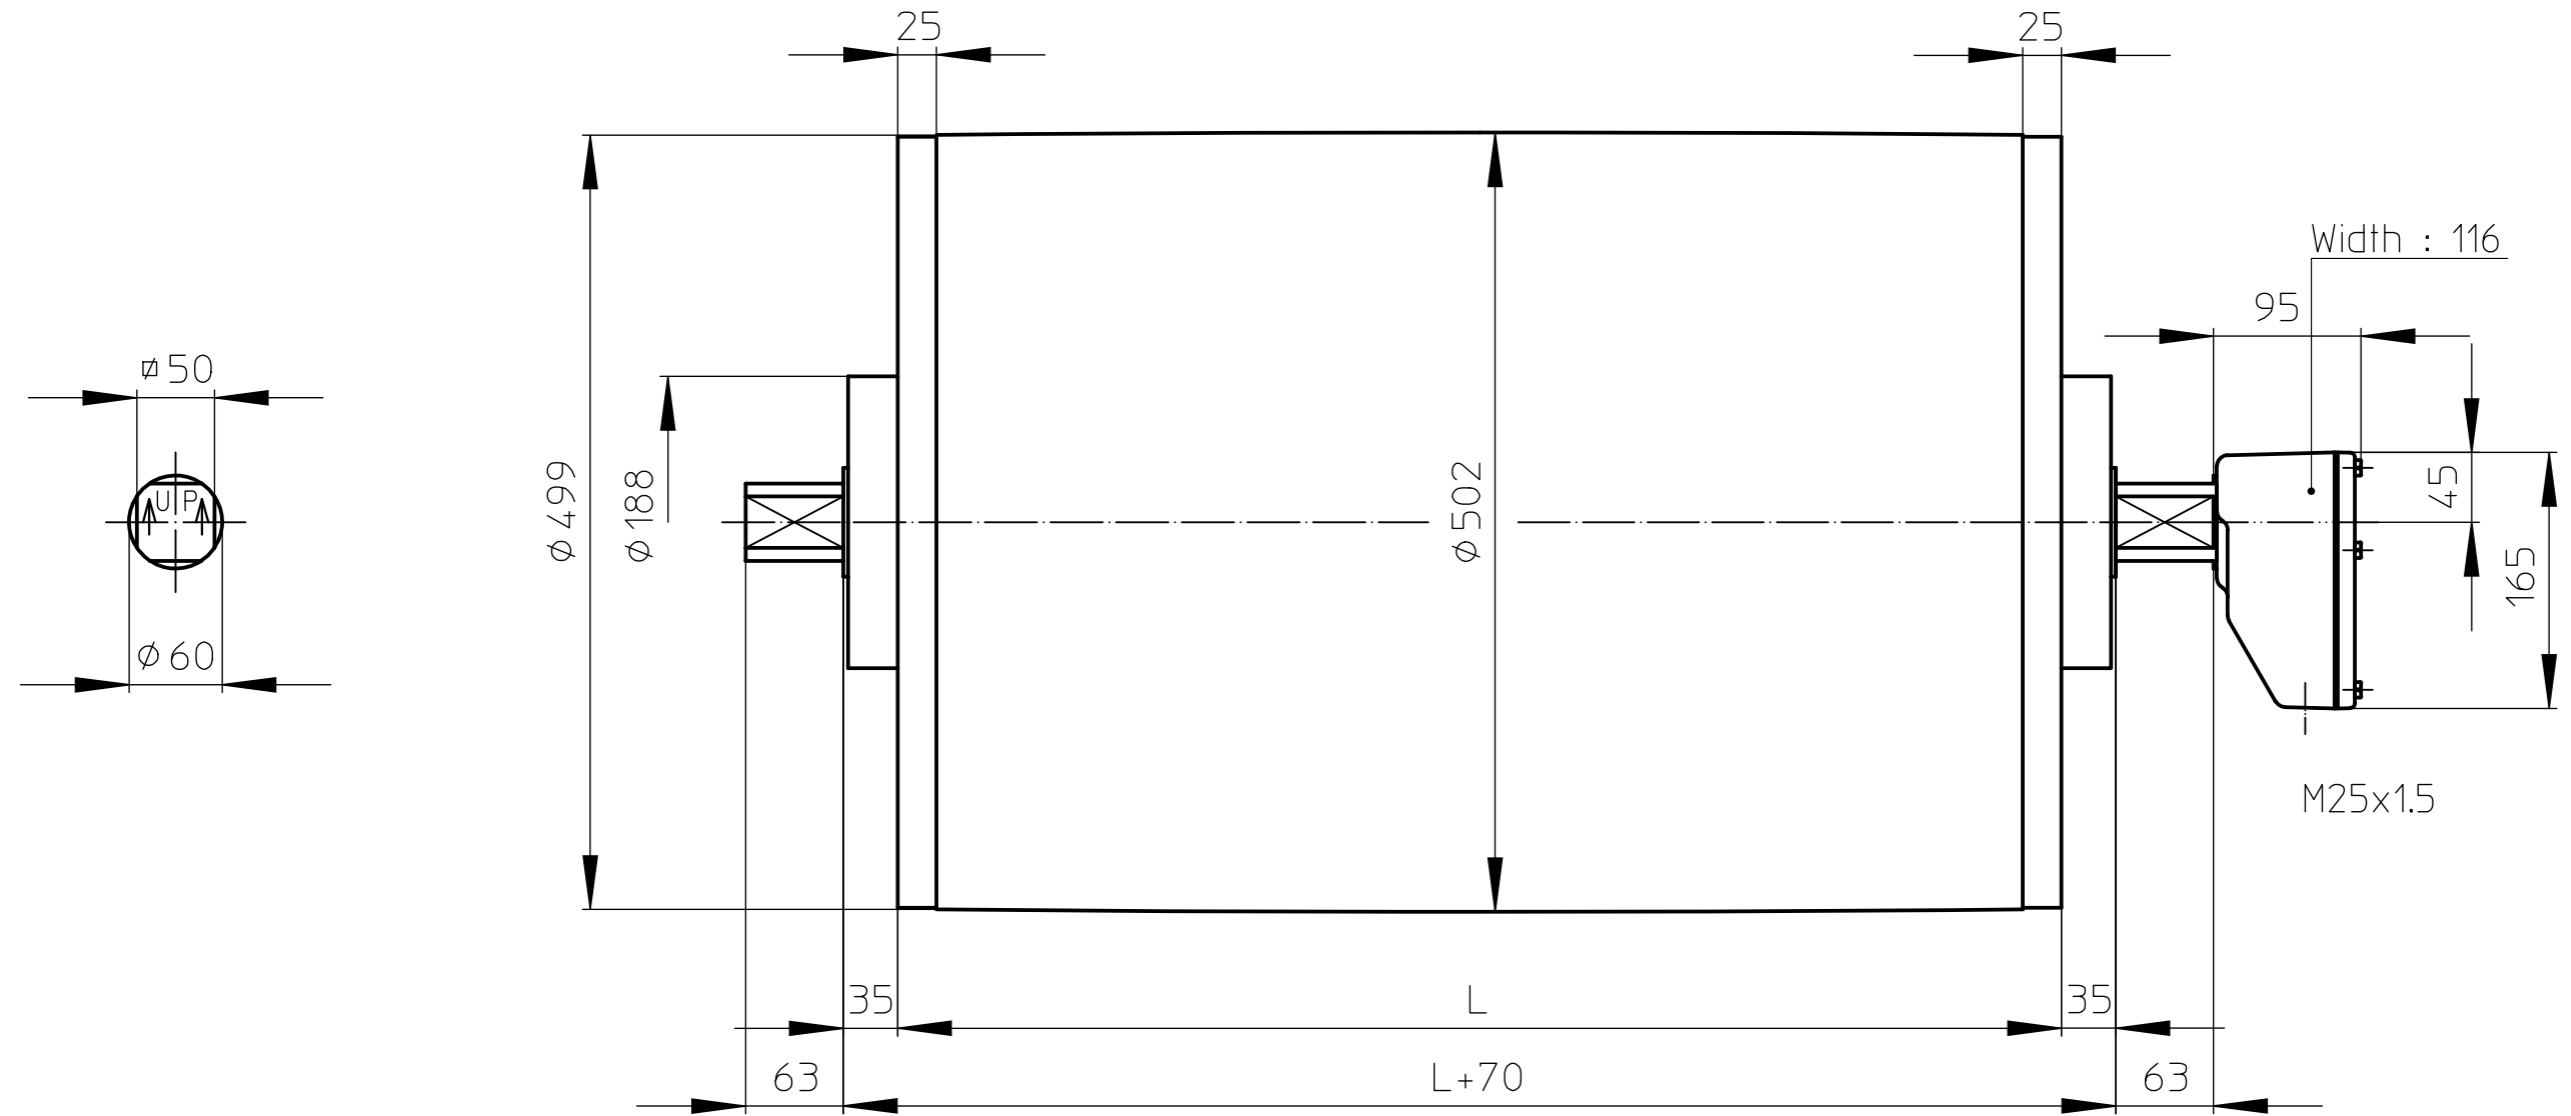

TM500A60

mild steel Drummotor with cast iron junctionbox

MS_TM500A60_KKGG

25-06-2012

VOLLENHOVE-HOLLAND

Telephone :+31(0)527-241441
Telefax :+31(0)527-241488