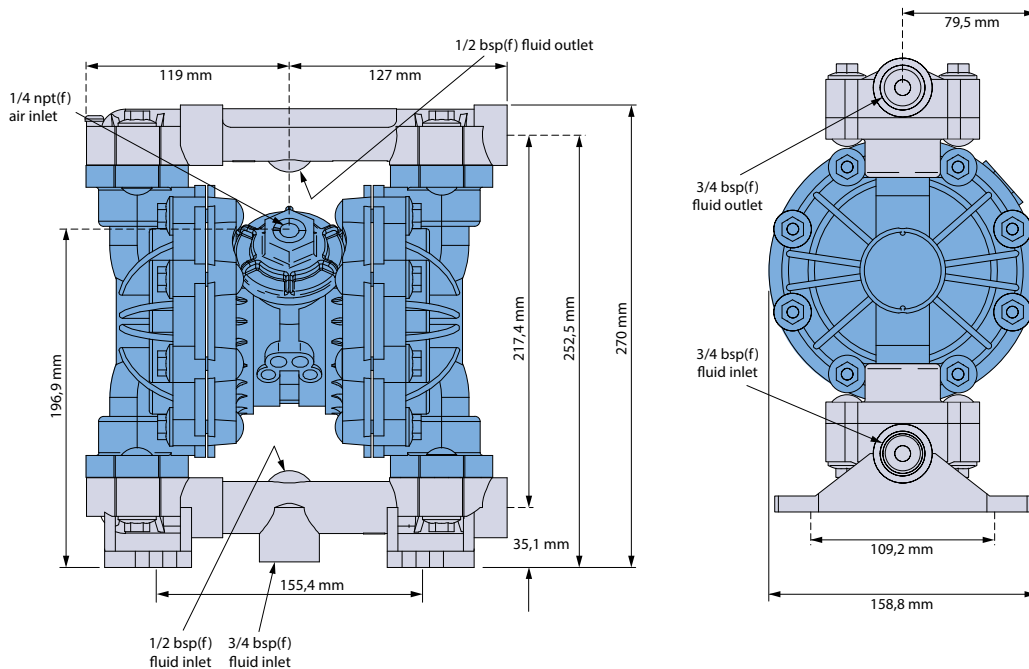

- TO = PTFE/EPDM overmolded
- VT = Viton (FKM)

No. 6 Connections

- TN = Threaded NPT
- TB = Threaded BSP

No. 7 Options

- OO = Standard
- OD = Open Downport (*)
- RE = Remote
- SM = Split manifold

(*) More info available on those pumps for using as Drum Pump on the special VA15 -20 Drum pump technosheet

All dimensions are in mm.
All dimensions are for guidance only.

VA15nonmet_Technosheet_rev02_2015_(eu)

Find your local supplier
at www.verderair.com

For construction, installation and floor mounting drawings
please contact your local authorised Verderair® distributor.