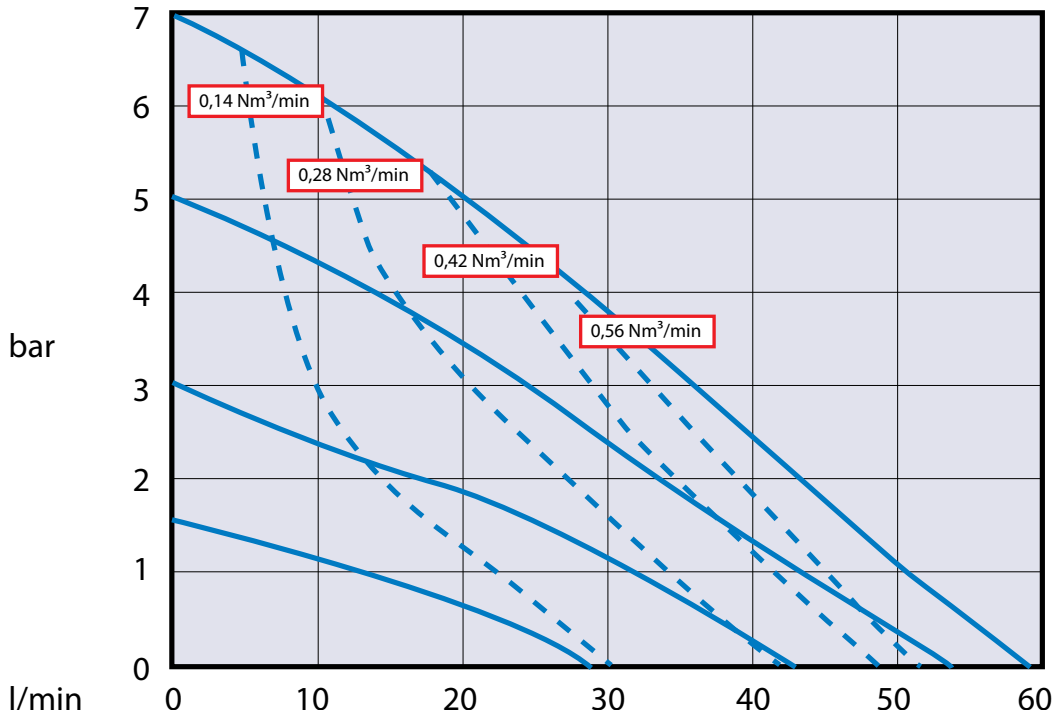

EXAMPLE PUMP TYPE

VA15PP PP TF TF TB OO

NOTE not all combinations are available

Verderair

VA 15 Non-metallic

VERDERAIR®

Air consumption

Measured with water of 20°C